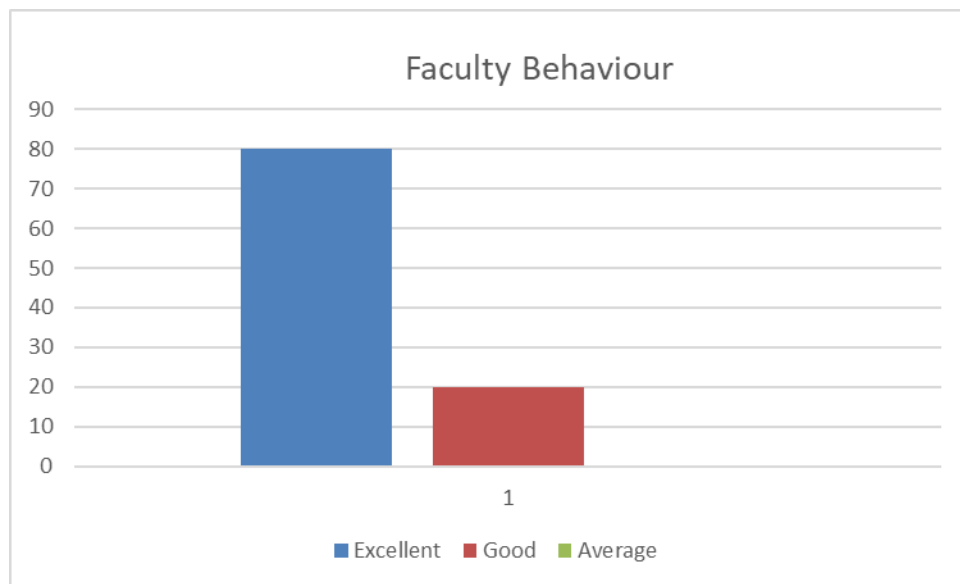

Faculty Behaviour	Excellent	Good	Average
	80	20	0