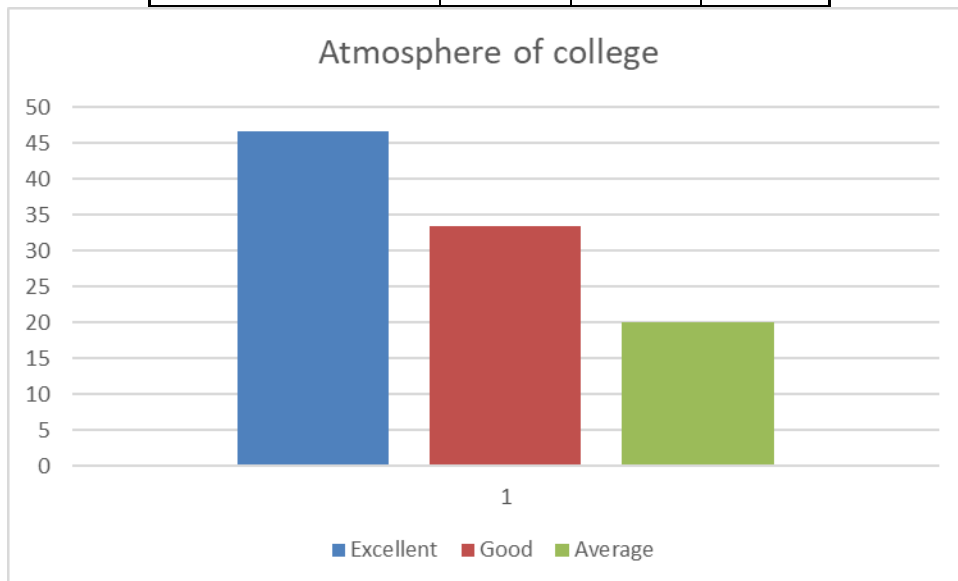

Student Satisfaction Survey(SSS)

Satisfaction with College	Excellent	Good	Average
	13.33333	66.66667	20

Atmosphere of college	Excellent	Good	Average
	46.66667	33.33333	20

Practical Work	Excellent	Good	Average
	10	40	50

Faculty Behaviour	Excellent	Good	Average
	80	20	0

Teaching Environment	Excellent	Good	Average
	73.33333	20	6.666667

Teacher Preparation	Excellent	Good	Average
	60	10	30

Library Facility	Excellent	Good	Average
	10	80	10