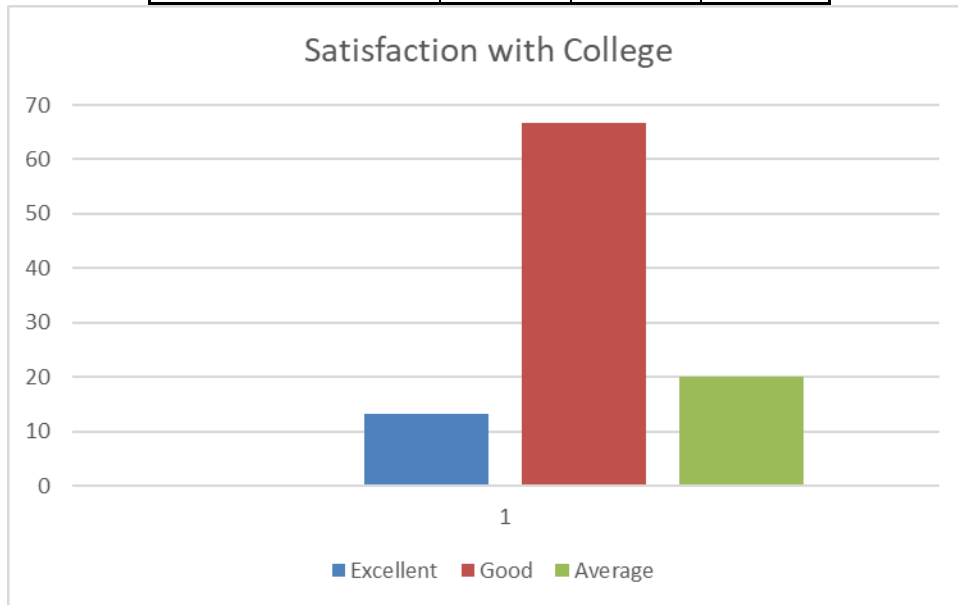

Student Satisfaction Survey(SSS)

Satisfaction with College	Excellent	Good	Average
	13.33333	66.66667	20

Atmosphere of college	Excellent	Good	Average
	46.66667	33.33333	20

Practical Work	Excellent	Good	Average
	10	40	50