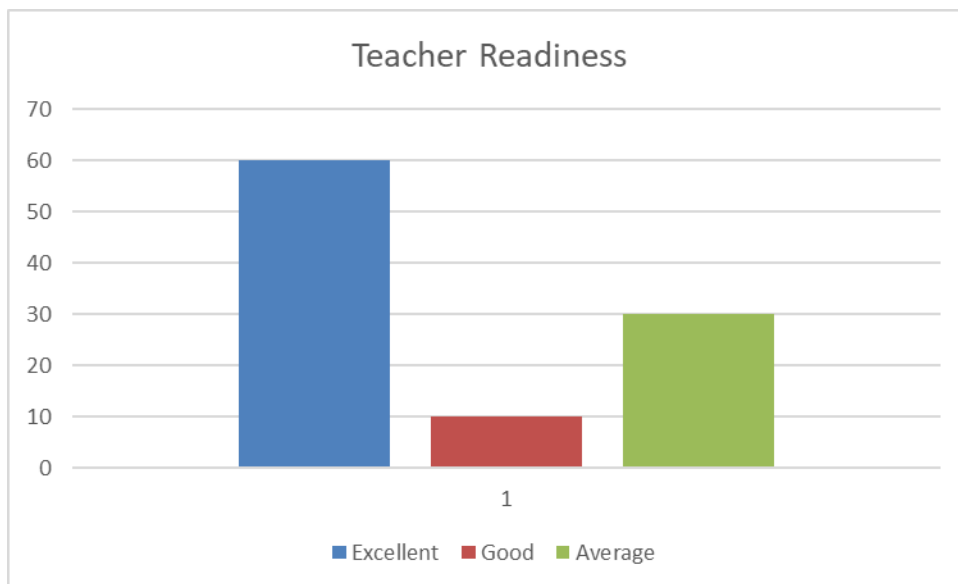

Teacher Preparation	Excellent	Good	Average
	60	10	30