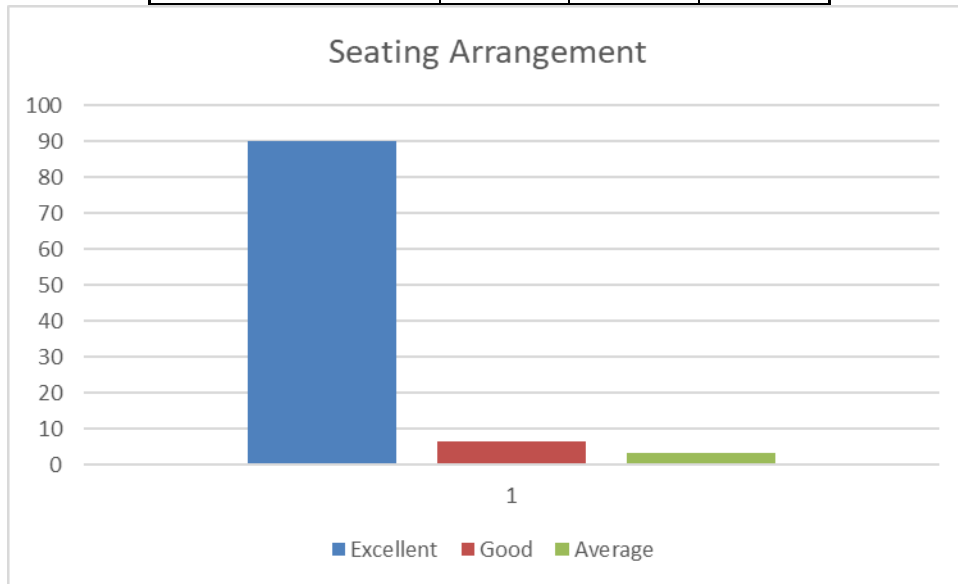

Faculty Behaviour	Excellent	Good	Average
	80	20	0

Teaching Environment	Excellent	Good	Average
	73.33333	20	6.666667

Teacher Preparation	Excellent	Good	Average
	60	10	30

Library Facility	Excellent	Good	Average
	10	80	10

Office Staff behaviour	Excellent	Good	Average
	80	13.33333	6.66667

Seating Arrangement	Excellent	Good	Average
	90	6.666667	3.333333

Evaluation Process	Excellent	Good	Average
	70	26.66667	3.333333