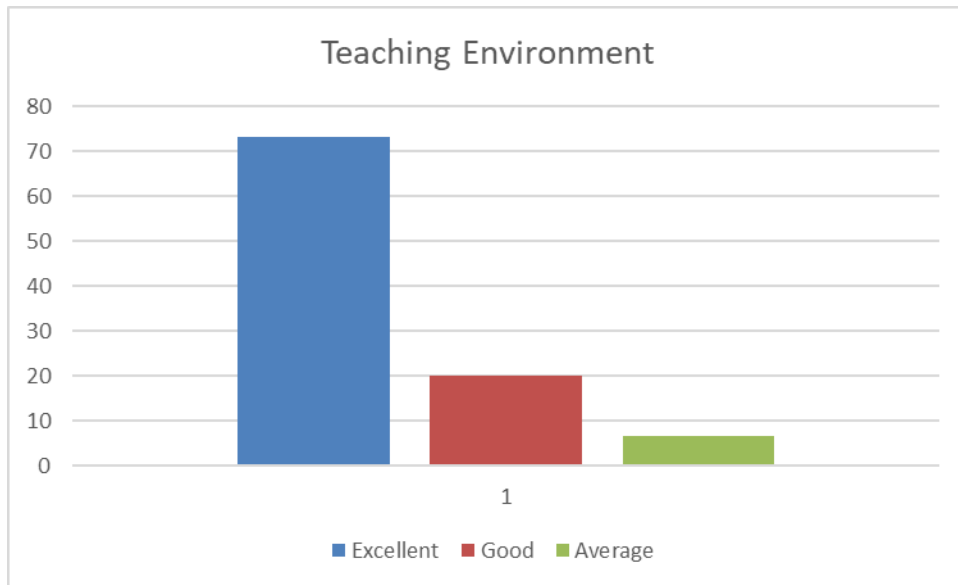

Student Satisfaction Survey(SSS)

Satisfaction with College	Excellent	Good	Average
	13.33333	66.66667	20

Atmosphere of college	Excellent	Good	Average
	46.66667	33.33333	20

Practical Work	Excellent	Good	Average
	10	40	50

Faculty Behaviour	Excellent	Good	Average
	80	20	0

Teaching Environment	Excellent	Good	Average
	73.33333	20	6.666667

Teacher Preparation	Excellent	Good	Average
	60	10	30

Library Facility	Excellent	Good	Average
	10	80	10