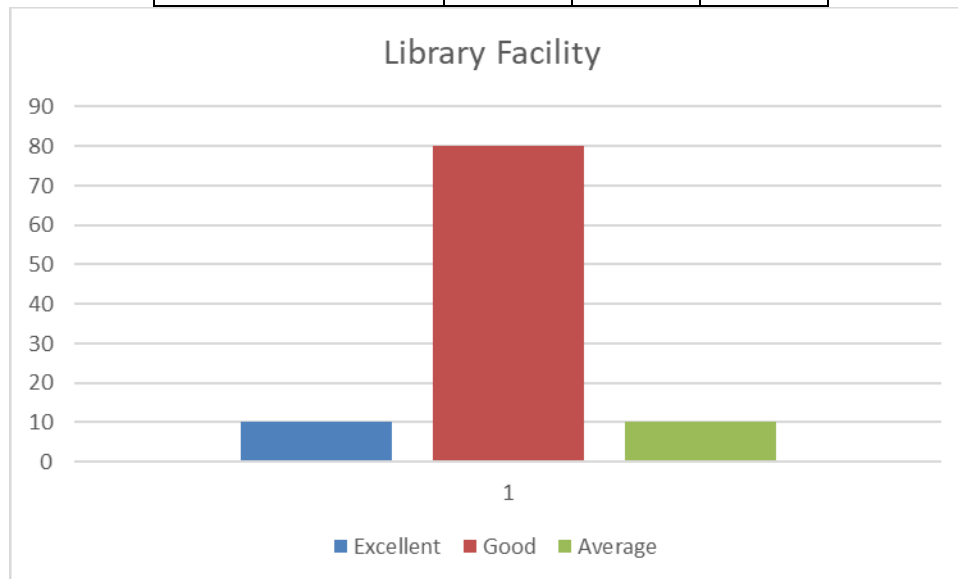

Faculty Behaviour	Excellent	Good	Average
	80	20	0

Teaching Environment	Excellent	Good	Average
	73.33333	20	6.666667

Teacher Preparation	Excellent	Good	Average
	60	10	30

Library Facility	Excellent	Good	Average
	10	80	10

Office Staff behaviour	Excellent	Good	Average
	80	13.33333	6.66667

Seating Arrangement	Excellent	Good	Average
	90	6.666667	3.333333

Evaluation Process	Excellent	Good	Average
	70	26.66667	3.333333